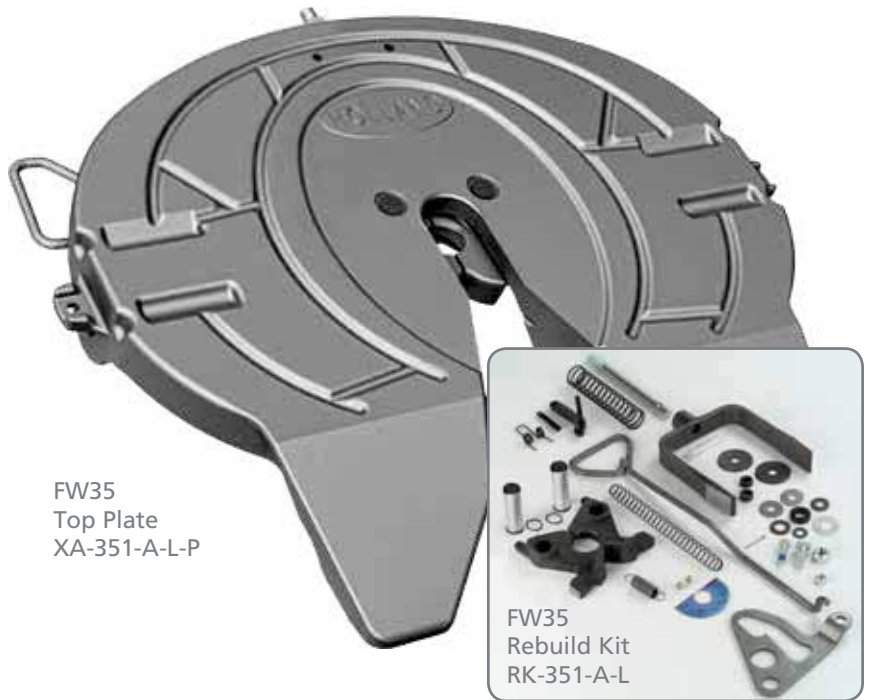

SPECIAL PROMO OFFER WHILE SUPPLIES LAST!

FW35
Top Plate
XA-351-A-L-P

FW35
Rebuild Kit
RK-351-A-L

FREE DISPLAY STAND, LOCK TESTER AND KINGPIN GAUGE

Display stand fits all
standard duty
HOLLAND
fifth
wheels
including
FW35,
FWAL, FWS1
and FW17.