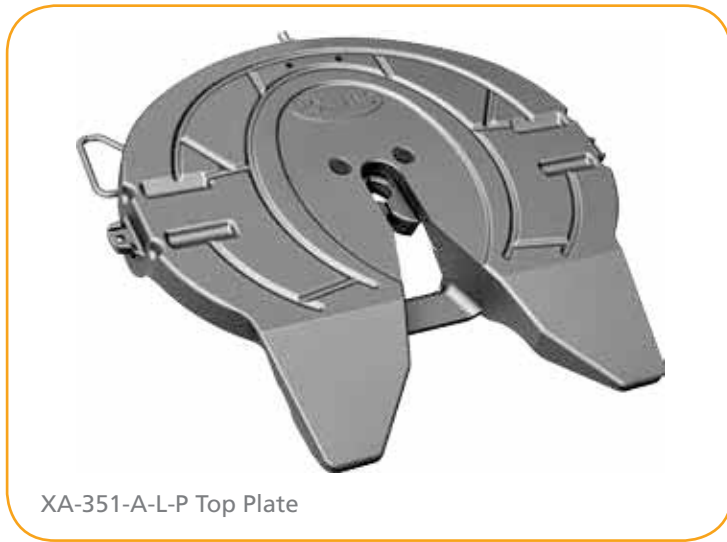

FW35
Rebuild Kit
RK-351-A-L

FREE DISPLAY STAND, LOCK TESTER AND KINGPIN GAUGE

Display stand fits all
standard duty
HOLLAND
fifth
wheels
including
FW35,
FWAL, FWS1
and FW17.

Lock tester
can be
used on
most fifth
wheels.

HOLLAND
kingpin
gauge

Receive a Fifth Wheel Display Stand, Lock Tester and Kingpin Gauge FREE!!!

When you purchase five top plates and five rebuild kits

XA-351-A-L-P Top Plate

RK-351-A-L Rebuild Kit

To take advantage of this offer, order:

CAT Part Numbers	SAF-HOLLAND Part Numbers	Qty	Description
436-5752	RK-351-A-L	5	FW35 Fifth Wheel Rebuild Kit - left hand release
436-5755	XA-351-A-L-P	5	FW35 Fifth Wheel Top Plate

Place your top plate and rebuild kit order through the normal channels. To receive your display stand, lock tester and kingpin gauge, send proof of qualifying order (including order number) and shipping information to jason.heath@safholland.com. The display stand will be shipped separately from the Lock Tester and Kingpin Gauge, to the address provided.