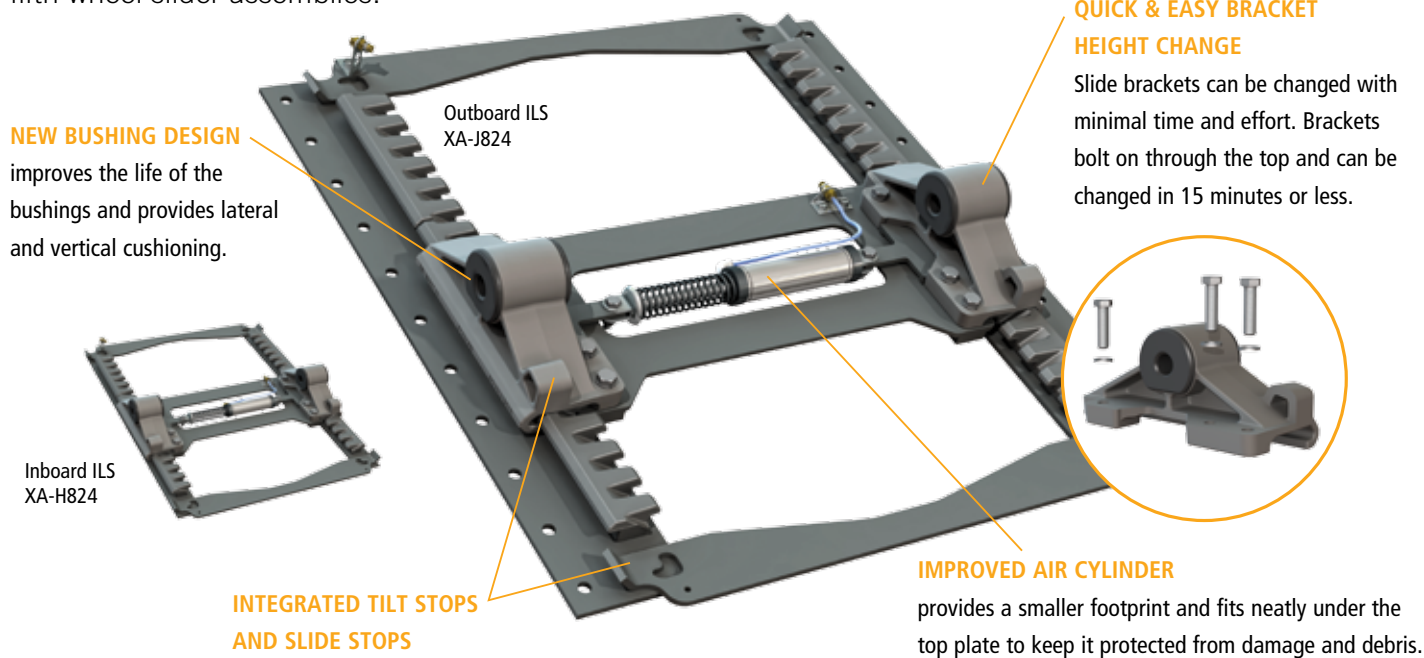

KENWORTH
THE WORLD'S BEST

INTEGRATED LOW-WEIGHT FIFTH WHEEL SLIDER SYSTEM (ILS)

HOLLAND INTEGRATED LOW-WEIGHT SLIDER SYSTEM (ILS) – MAXIMIZES WEIGHT SAVINGS

The Holland ILS Fifth Wheel Slider System provides significant weight savings when compared to traditional fifth wheel slider assemblies.

** Fifth Wheel Models: 17, AL, 31, or 35.

Notes: For inboard mount slider, replace "J" in part number with "H".
For air release, replace 00 at end of part number with 80.