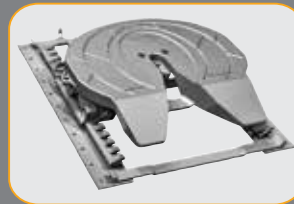

# HOLLAND INTEGRATED LOW-WEIGHT FIFTH WHEEL SLIDER SYSTEM (ILS)

The HOLLAND ILS Slider System provides superior weight savings when compared to competitive fifth wheel assemblies.

- 1 SAVES WEIGHT:** The ILS Slide System saves up to 75 lbs. when compared to the traditional HOLLAND outboard slide system.
- 2 QUICK & EASY HEIGHT CHANGE:** Change brackets without torching, grinding or welding. Brackets bolt on through the top for 15 minutes or less change out.
- 3 Improved air cylinder** with smaller design to mount under the top plate where it is protected from damage and debris.
- 4 New bushing design** for improved life and side-to-side cushion.

When combined with lightweight HOLLAND fifth wheels, the HOLLAND ILS Slider System **saves up to 85 lbs.** when compared to competitive fifth wheel assemblies.

**HOLLAND FWAL**  
*Revolutionary aluminum design makes the FWAL the lightest fifth wheel in the world.*

Available with FW17, FW35, FW31 and FWAL models.

**HOLLAND FW17**  
THE WORLD'S LIGHTEST  
CAST STEEL FIFTH WHEEL

**HOLLAND FW35**  
THE WORLD'S MOST  
VERSATILE FIFTH WHEEL

**HOLLAND FWAL**  
THE WORLD'S LIGHTEST  
FIFTH WHEEL