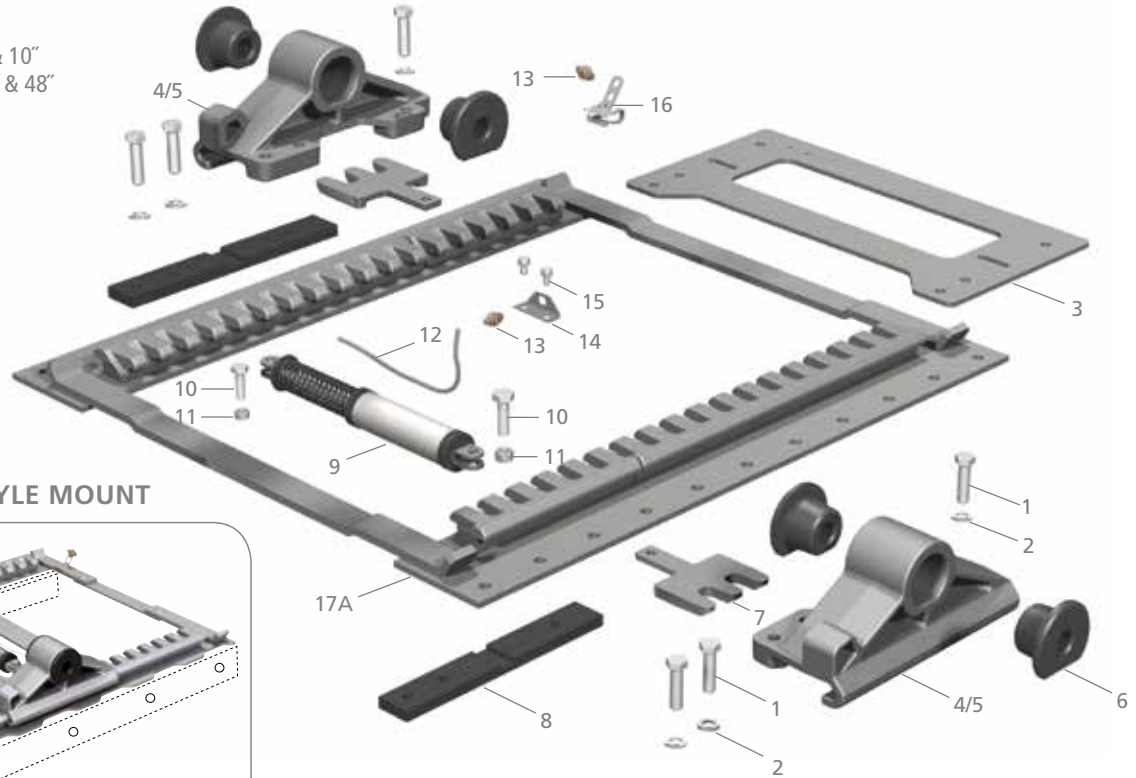

# HOLLAND FIFTH WHEELS – ILS SLIDER PARTS EXPLODED VIEW OUTBOARD "A" STYLE MOUNT & INBOARD "B" STYLE MOUNT

MOUNTING HEIGHTS: 7", 8", 9" & 10"  
TRAVEL LENGTHS: 12", 24", 36" & 48"

## INBOARD "B" STYLE MOUNT

ITEM	PART NO.	DESCRIPTION	QTY.
1*	XB-HCS-M16-60-Z	Bracket Bolts - 16mm x 60mm	6
2*	XB-LW-M16-Z	Lock Washer - 16mm	6
3	XA-10606-1	Slide Bracket Plate	1
4 / 5	RK-10689-1	LH & RH Slide Bracket Kit - 7"	1
	RK-10689-2	LH & RH Slide Bracket Kit - 8"	1
	RK-10689-3	LH & RH Slide Bracket Kit - 9"	1
	RK-10689-4	LH & RH Slide Bracket Kit - 10"	1
6*	XB-10605	Bracket Cushions	4
7	XA-10604-1	Locking Plungers	2
8*	XA-10711-1	Stop Blocks	2
9**	XA-10700	Air Cylinder	1
10**	XB-2083	Bolt - 1/2"-20 x 1-3/4"	2
11**	XB-T-69-A	Lock Nut - 1/2"-20	2

Available  
in Kit:  
**RK-10700**

ITEM	PART NO.	DESCRIPTION	QTY.
12	XB-10809	Air Line Tubing - 1/4" OD	1
13	XB-11298	Quick-Connect Bulkhead Union - 1/4"	2
14	XB-11297	Air Line Bracket	1
15	XB-10814	Cutting Screw - 3/8"-16 x 5/8" Thread	2
16	XA-10736	Air Line Stand-Off Clip	1
17A	XA-A12	Outboard Slide Base Sub-Assembly - 12" Travel	1
	XA-A24	Outboard Slide Base Sub-Assembly - 24" Travel	1
	XA-A36	Outboard Slide Base Sub-Assembly - 36" Travel	1
	XA-A48	Outboard Slide Base Sub-Assembly - 48" Travel	1
17B	XA-B12X	Inboard Slide Base Sub-Assembly - 12" Travel	1
	XA-B24X	Inboard Slide Base Sub-Assembly - 24" Travel	1
	XA-B36X	Inboard Slide Base Sub-Assembly - 36" Travel	1
	XA-B48X	Inboard Slide Base Sub-Assembly - 48" Travel	1