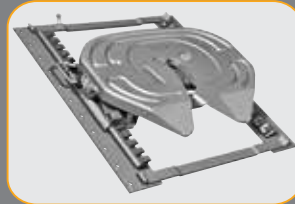

HOLLAND FW17
THE WORLD'S LIGHTEST
CAST STEEL FIFTH WHEEL