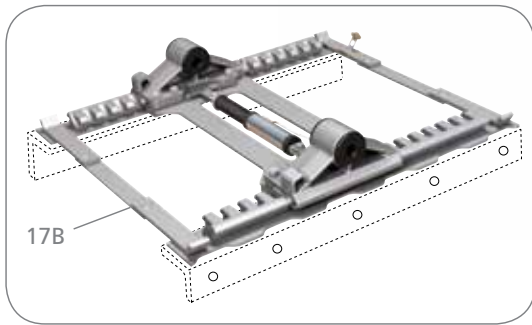

# HOLLAND INTEGRATED LOW-WEIGHT FIFTH WHEEL SLIDER SYSTEM (ILS)

The HOLLAND ILS Slider System provides superior weight savings when compared to competitive fifth wheel assemblies.

- 1 SAVES WEIGHT:** The ILS Slide System saves up to 75 lbs. when compared to the traditional HOLLAND outboard slide system.
- 2 QUICK & EASY HEIGHT CHANGE:** Change brackets without torching, grinding or welding. Brackets bolt on through the top for 15 minutes or less change out.
- 3 Improved air cylinder** with smaller design to mount under the top plate where it is protected from damage and debris.
- 4 New bushing design** for improved life and side-to-side cushion.

Available with FW17, FW35, FW31 and FWAL models.

**HOLLAND FW17**  
THE WORLD'S LIGHTEST  
CAST STEEL FIFTH WHEEL

**HOLLAND FW35**  
THE WORLD'S MOST  
VERSATILE FIFTH WHEEL

**HOLLAND FWAL**  
THE WORLD'S LIGHTEST  
FIFTH WHEEL

# HOLLAND FIFTH WHEELS – ILS SLIDER PARTS EXPLODED VIEW OUTBOARD "A" STYLE MOUNT & INBOARD "B" STYLE MOUNT

MOUNTING HEIGHTS: 7", 8", 9" & 10"  
TRAVEL LENGTHS: 12", 24", 36" & 48"

## INBOARD "B" STYLE MOUNT

ITEM	PART NO.	DESCRIPTION	QTY.
1*	XB-HCS-M16-60-Z	Bracket Bolts - 16mm x 60mm	6
2*	XB-LW-M16-Z	Lock Washer - 16mm	6
3	XA-10606-1	Slide Bracket Plate	1
4 / 5	RK-10689-1	LH & RH Slide Bracket Kit - 7"	1
	RK-10689-2	LH & RH Slide Bracket Kit - 8"	1
	RK-10689-3	LH & RH Slide Bracket Kit - 9"	1
	RK-10689-4	LH & RH Slide Bracket Kit - 10"	1
6*	XB-10605	Bracket Cushions	4
7	XA-10604-1	Locking Plungers	2
8*	XA-10711-1	Stop Blocks	2
9**	XA-10700	Air Cylinder	1
10**	XB-2083	Bolt - 1/2"-20 x 1-3/4"	2
11**	XB-T-69-A	Lock Nut - 1/2"-20	2